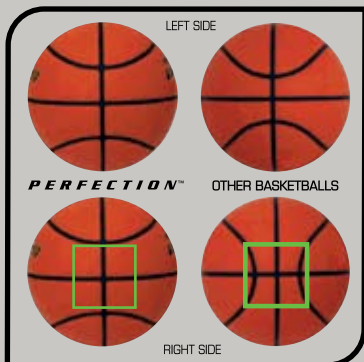

7 STEPS TO PERFECTION®

SYMMETRICAL DESIGN

Perfection's® symmetrical design gives you a perfectly balanced ball. Unlike any other basketball, the two halves of the ball are identical. This means greater consistency in shooting, passing, catching, rebounding and ball handling.

BALANCED PANEL WIDTHS

By spreading out the channels, *Perfection's*® balanced panel design provides 48% less channel material than other basketballs in the channel crossing area shown to the left. *Perfection's*® balanced panel widths give you the best feel, the best balance, and the best performance in basketball.

ELIMINATION OF CHANNEL CLUSTER

Perfection® eliminates the lumpy, uneven channel cluster that causes inconsistent bounce and forces players to rotate the ball before passing or shooting.

STEALTH SOFT-VALVE SYSTEM™ PATENT PENDING