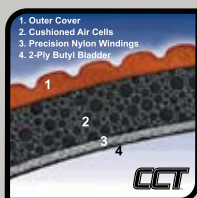

BALANCED PANEL WIDTHS

By spreading out the channels, *Perfection's*® balanced panel design provides 48% less channel material than other basketballs in the channel crossing area shown to the left. *Perfection's*® balanced panel widths give you the best feel, the best balance, and the best performance in basketball.

ELIMINATION OF CHANNEL CLUSTER

Perfection® eliminates the lumpy, uneven channel cluster that causes inconsistent bounce and forces players to rotate the ball before passing or shooting.

STEALTH SOFT-VALVE SYSTEM™ PATENT PENDING

Baden's patent pending *Stealth Soft-Valve System*™ consists of thousands of tiny air cells softening the valve and the entire valve panel making it undetectable to the player. Other basketballs have hard, rigid valve zones that create bad bounces and inconsistent feel. Baden's *SSS*™ provides the best feel and most consistent performance in basketball.